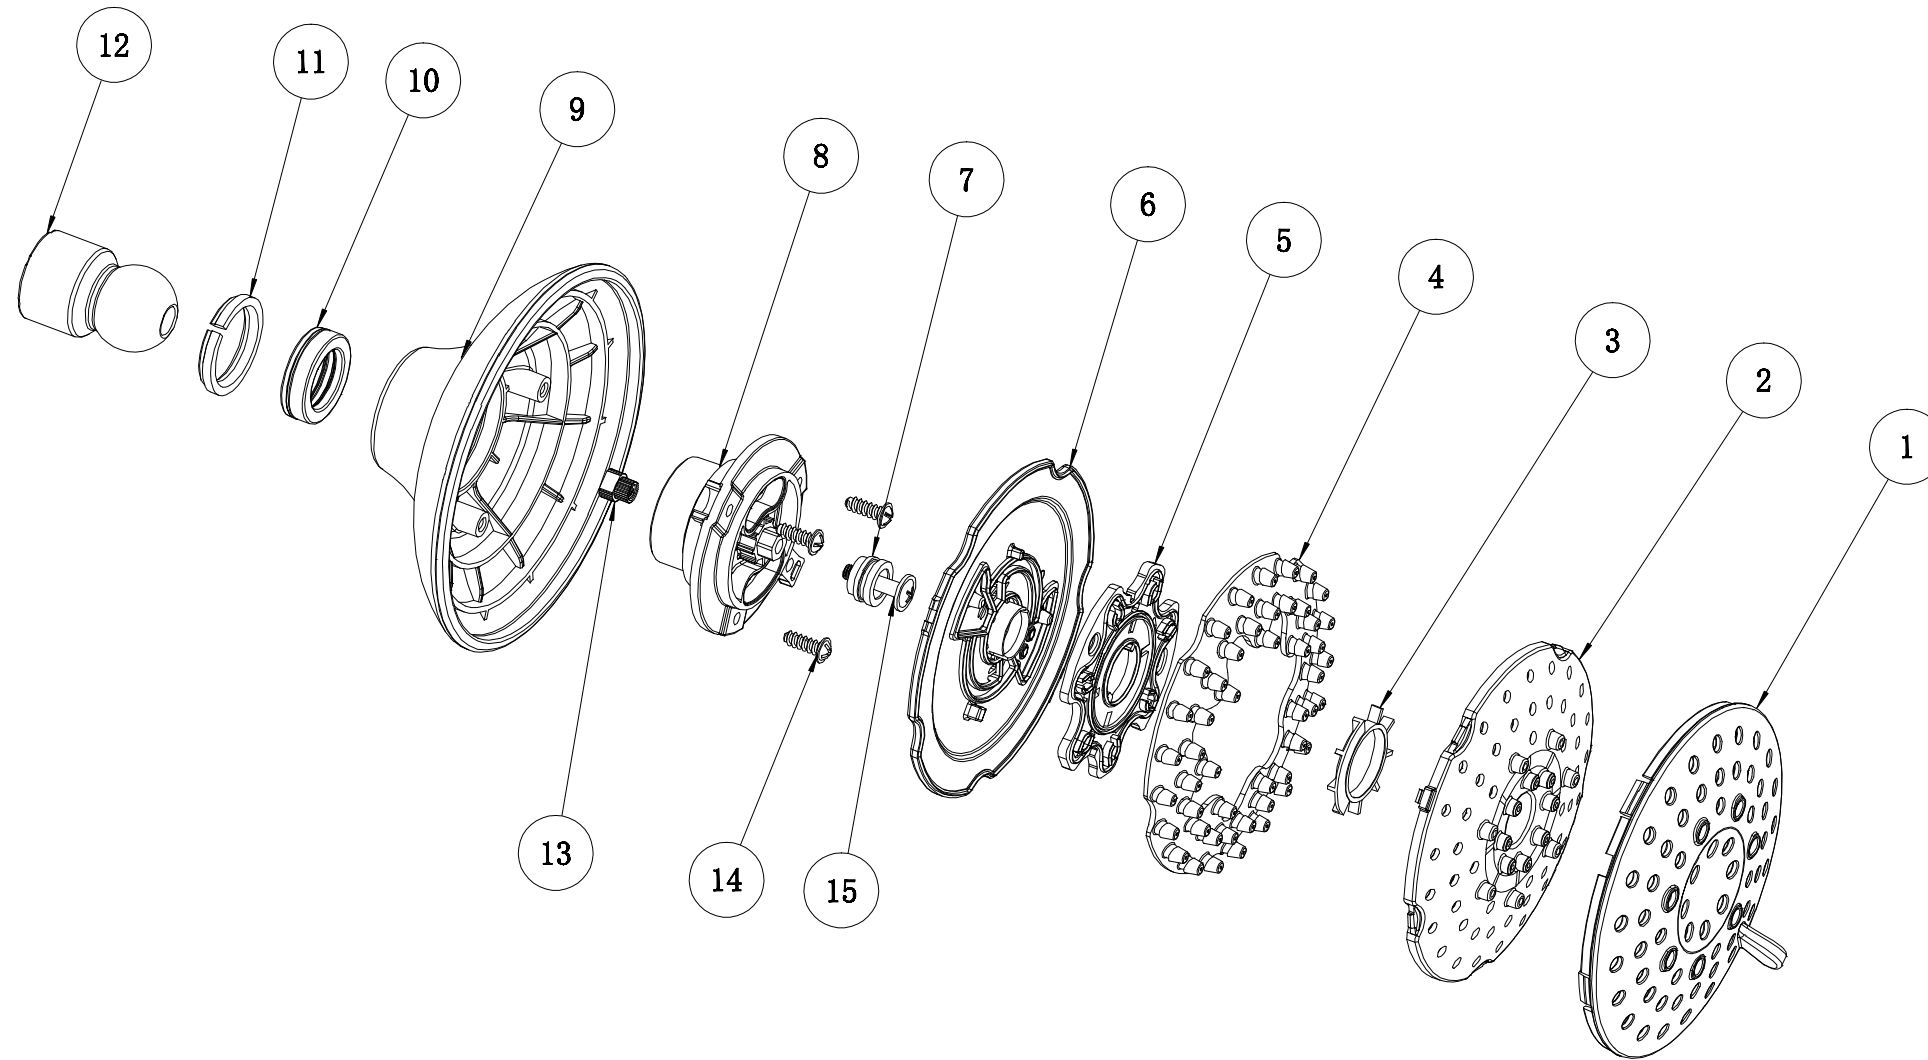

G-8424

Multi-Function Showerhead

15	Screw	SUS304	1
14	Screw	SUS304	3
13	Brass insert	H59	1
12	Ball joint	H59	1
11	C ring	POM	1
10	Gasket	NBR70	1
9	Body	ABS	1
8	fixing block	ABS757	1
7	Screw plug	POMM90	1
6	Water guide	ABS757	1
5	Water divider	ABS757	1
4	TPR Nozzle	TPR	1
3	Rotator	POM	1
2	Faceplate	ABS757	1
1	Cover	ABS	1